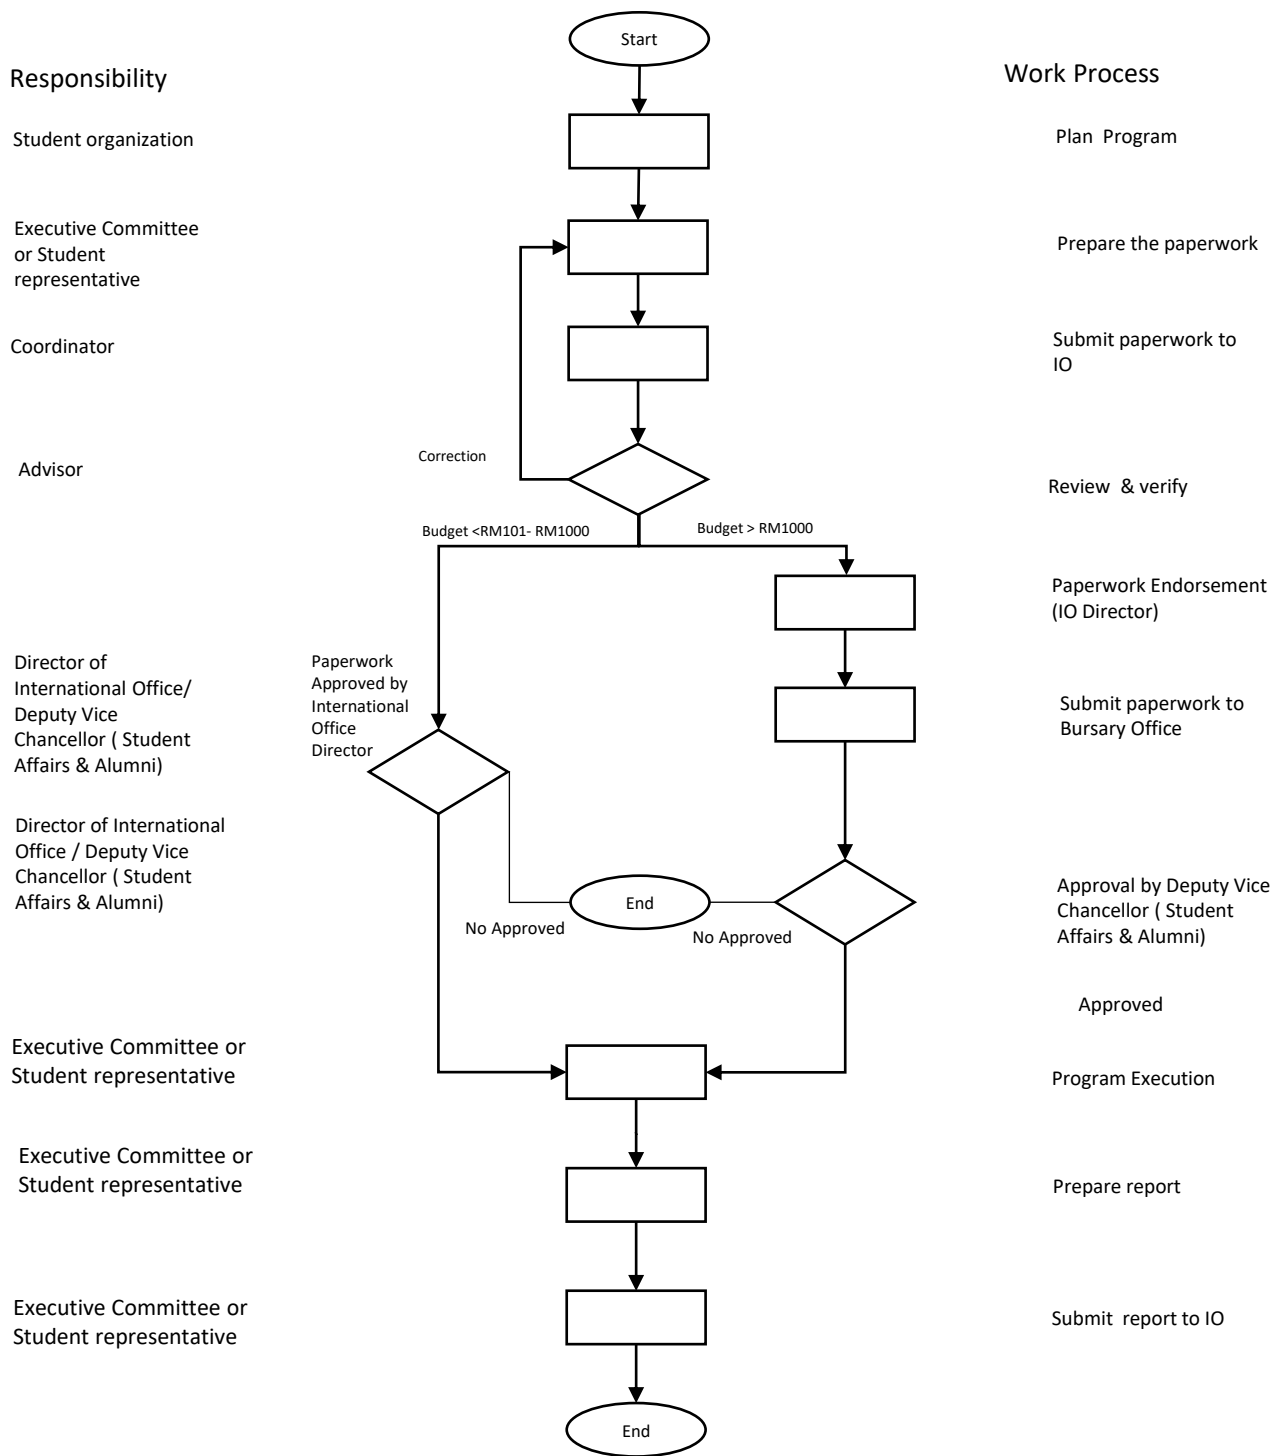

Flow Chart for Paper Works Approval for International Student Activity / Program with Budget more than RM100

Flow Chart for Student Activities Application Form for International Student Activity / Program with Budget not more than RM 100